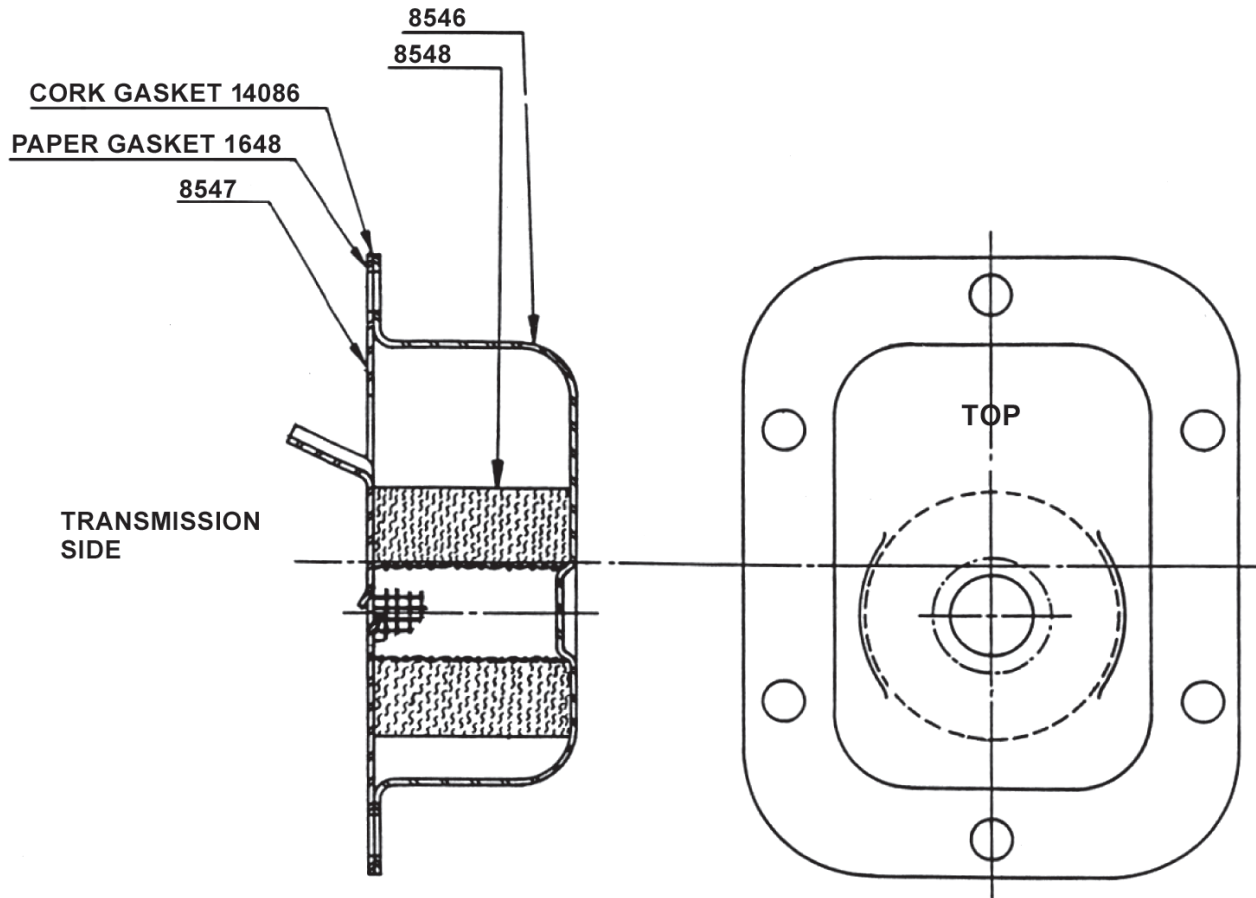

K-1444 Manual Transmission Filter Kit

Sequence for Mounting Filter Kit

Transmission → Paper 1684 → Plate 8547 → Cork 14086 → Cover 8546

Mounting – “Passenger” side of transmission (Getrag, NV4500, NV5600); Top Up